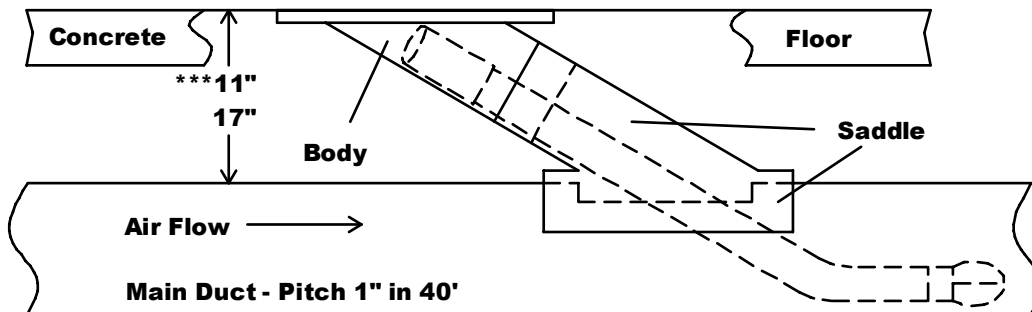

• **MODELS:** 23816 - FOR 3" HOSE; 23818 - FOR DUAL 3" HOSE; 23817 - FOR 4" HOSE; 23819 - FOR 5" HOSE; 23820 - FOR 6" HOSE •

SIDE VIEW

* LAY FLAT DOOR & FLOOR FLANGE

NOTE: This dimension can be increased or decreased

TOP VIEW

PRODUCT FEATURES:

DOOR - 1/4", 4-way Structural Solid Steel Plate - 9" x 11" Zinc Coated

FLOOR FLANGE - 14-Gauge Stamped Steel Plate Zinc Coated

BODY - 20-Gauge 304 Stainless Steel

SADDLE - 20-Gauge 304 Stainless Steel

NOTE: Above system is used when underground duct pipe is PVC coated spiral pipe.