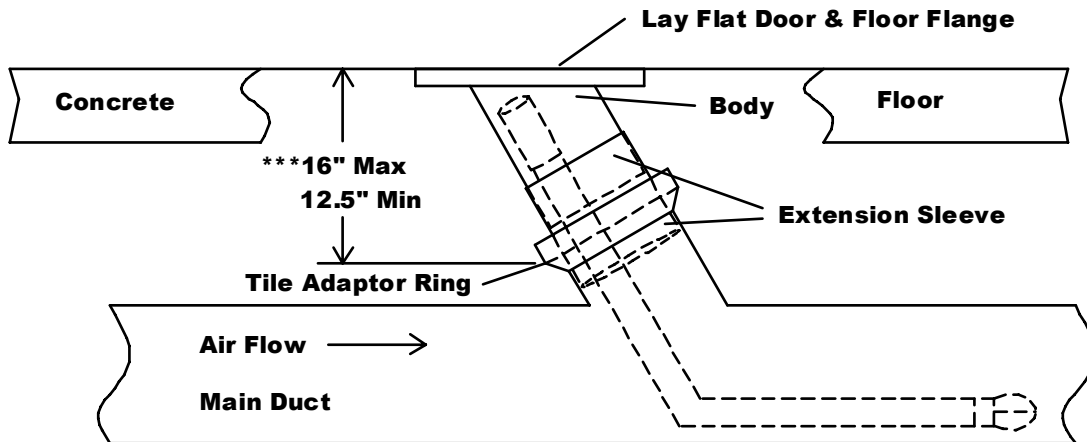

• **MODELS: 23800 - FOR 3" HOSE; 23802 - FOR DUAL 3" HOSE; 23801 - FOR 4' HOSE; 23806 - FOR 5" HOSE; 23807 - FOR 6" HOSE** •

SIDE VIEW

NOTE: This dimension can be increased or decreased

TOP VIEW

PRODUCT FEATURES:

- DOOR -** 1/4", 4-way Structural Solid Steel Plate - 9" x 11" Zinc Coated
- FLOOR FLANGE -** 14-Gauge Stamped Steel Plate Zinc Coated
- BODY -** 20-Gauge 304 Stainless Steel
- SADDLE -** 20-Gauge 304 Stainless Steel

NOTE: Above system is used when underground duct is clay type or any main duct that utilizes bell mouth branch fittings.