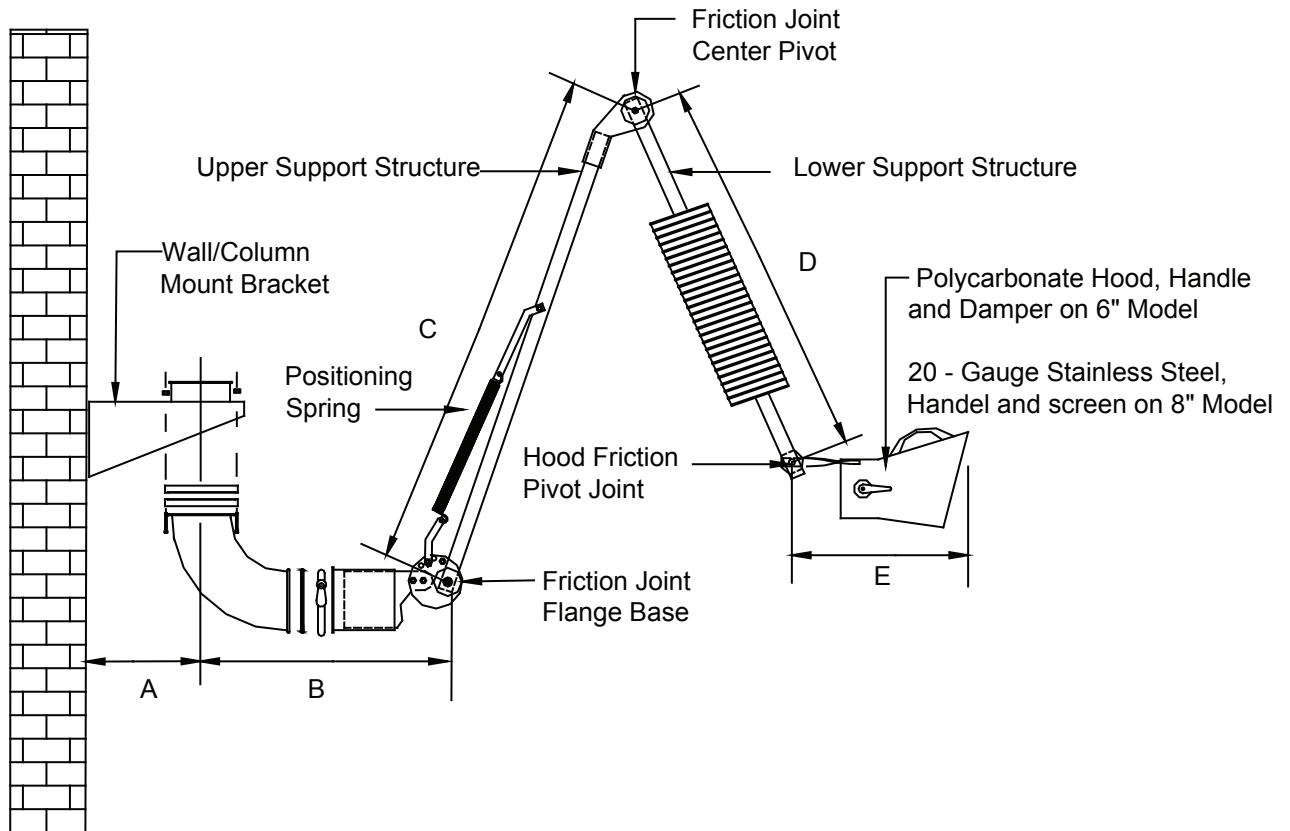

EXPLODED VIEW OF SERIES 15000 ARM FOR WALL/COLUMN MOUNT

Model	Dimensions, Inches, 15000 Arms				
	A	B	C	D	E
15076, 15078	12"	19"	34"	22"	17"
15106, 15108	12"	19"	54"	42"	17"
15146, 15148	12"	19"	73"	61"	17"

Note: See other WSC pages for detail information for wall/column bracket, swivel collar, flanged swivel elbow, gasket and joint clamp