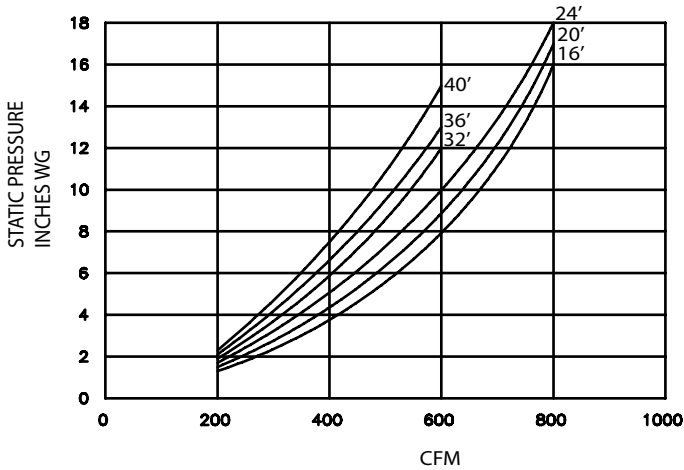

info@monoxivent.com

309-794-1000

Page: HS-6

GRAPH TECHNICAL DATA REFLECTS HOSE REEL WITH HOSE

(EXTRACTION HOSE SERIES - 4000/5000 - IS STANDARD ON ALL HOSE REELS)

DATA BASED ON 4" DIAMETER HOSE

DATA BASED ON 5" DIAMETER HOSE