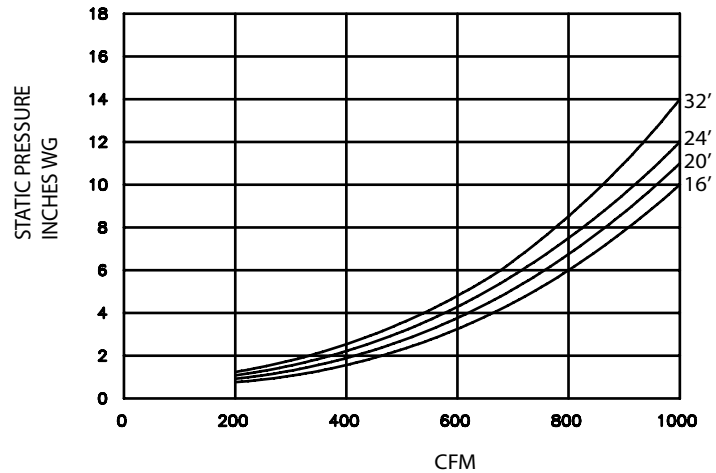

info@monoxivent.com

309-794-1000

Page: HS-6

GRAPH TECHNICAL DATA REFLECTS HOSE REEL WITH HOSE

(EXTRACTION HOSE SERIES - 4000/5000 - IS STANDARD ON ALL HOSE REELS)

DATA BASED ON 4" DIAMETER HOSE

DATA BASED ON 5" DIAMETER HOSE