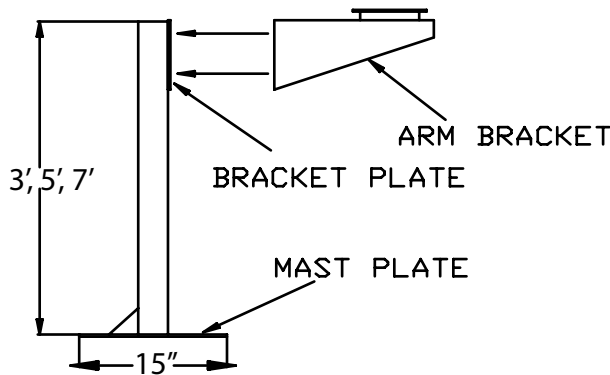

**WALL MOUNT EXTENTION BRACKET
SERIES EXT-WM**

**CEILING MOUNT EXTENTION BRACKET
SERIES EXT-CM**

**FLOOR MOUNT EXTENTION BRACKET
SERIES EXT-FM**

The Series EXT is available in (3) lengths: 3', 5', or 7'. The main support mast is of 2" x 3" steel tubing. The mast plate and bracket plate are of 1/4" steel.

The arm bracket will mount directly to the bracket plate, which is welded to the mast. The EXT is also supplied with a triangular support plate, which is welded to the mast and the mast plate. The EXT is painted with an industrial grade black finish. For correct model number, add the length of the EXT after the type unit required.