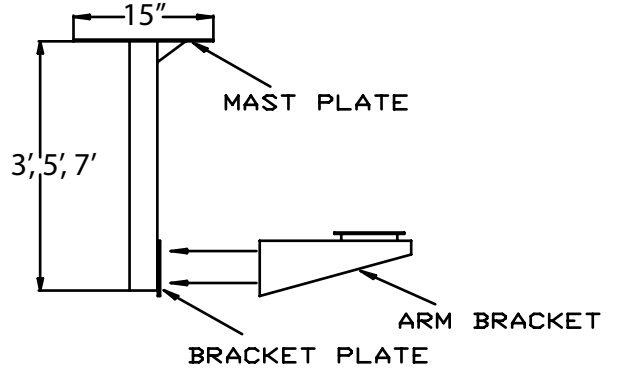

**WALL MOUNT EXTENTION BRACKET
SERIES EXT-WM**

**CEILING MOUNT EXTENTION BRACKET
SERIES EXT-CM**

**FLOOR MOUNT EXTENTION BRACKET
SERIES EXT-FM**

The Series EXT is available in (3) lengths: 3', 5', or 7'. The main support mast is of 2" x 3" steel tubing. The mast plate and bracket plate are of 1/4" steel.

The arm bracket will mount directly to the bracket plate, which is welded to the mast. The EXT is also supplied with a triangular support plate, which is welded to the mast and the mast plate. The EXT is painted with an industrial grade black finish. For correct model number, add the length of the EXT after the type unit required.