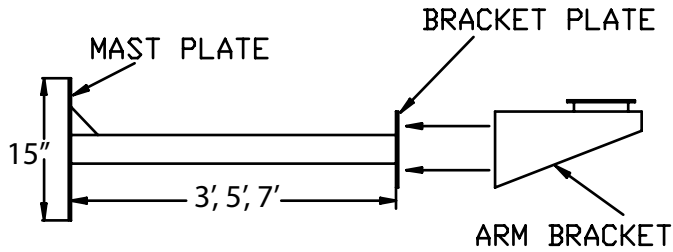

**WALL MOUNT EXTENTION BRACKET
SERIES EXT-WM**

**CEILING MOUNT EXTENTION BRACKET
SERIES EXT-CM**

**FLOOR MOUNT EXTENTION BRACKET
SERIES EXT-FM**

The Series EXT is available in (3) lengths: 3', 5', or 7'. The main support mast is of 2" x 3" steel tubing. The mast plate and bracket plate are of 1/4" steel.

The arm bracket will mount directly to the bracket plate, which is welded to the mast. The EXT is also supplied with a triangular support plate, which is welded to the mast and the mast plate. The EXT is painted with an industrial grade black finish. For correct model number, add the length of the EXT after the type unit required.