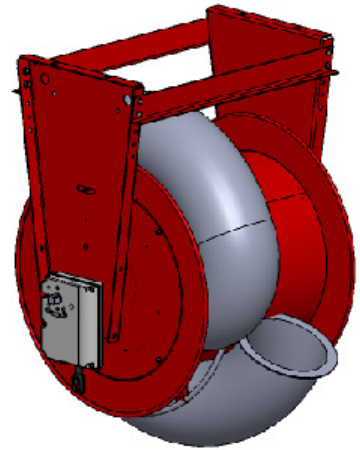

END VIEW  
MOTOR SIDE  
9000-MTR

**Box-Type Motor,  
19" Drum Width**

TOP VIEW  
9000-MTR  
19" Drum Width  
Box Motor

(Mounting holes are 9/16)