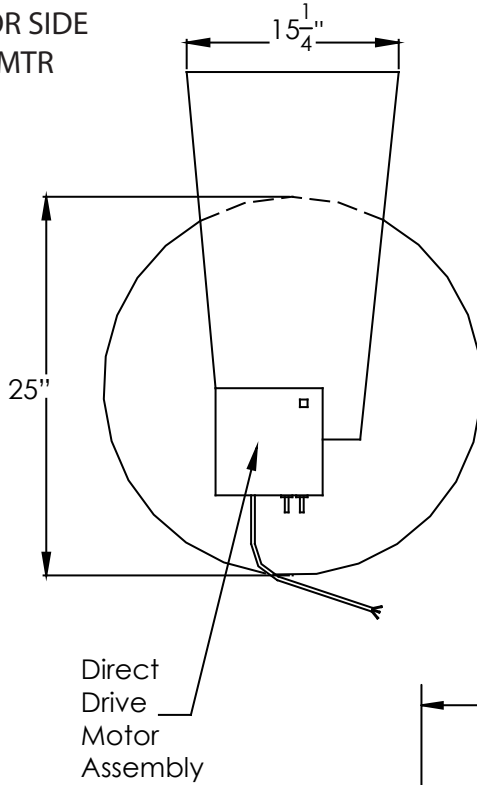

END VIEW  
MOTOR SIDE  
9000-MTR

**Box-Type Motor,  
19" Drum Width**

TOP VIEW  
9000-MTR  
19" Drum Width  
Box Motor

(Mounting holes are 9/16)