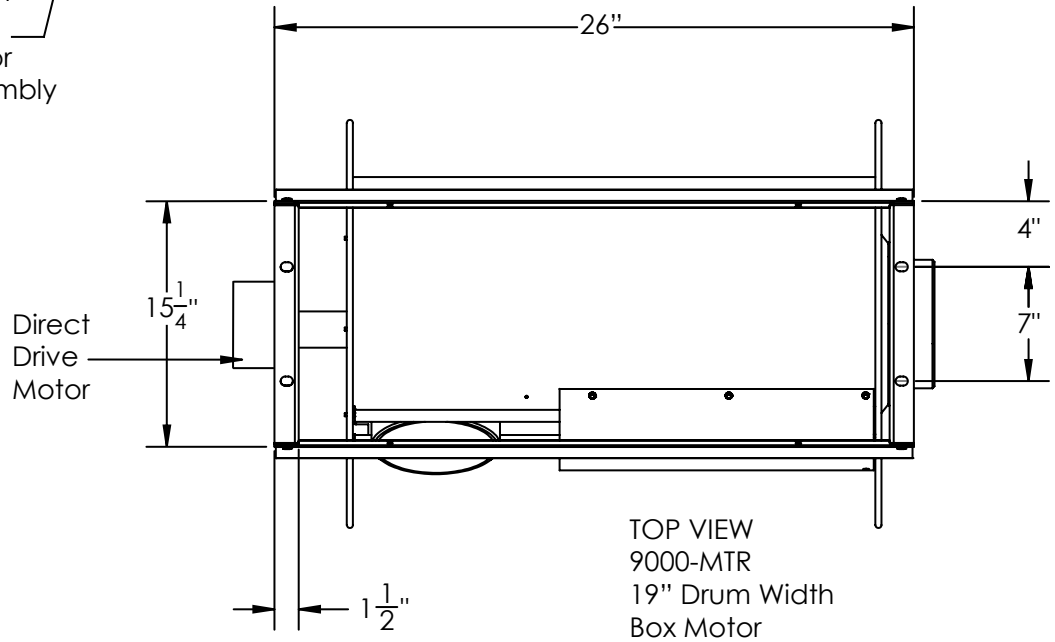

END VIEW  
MOTOR SIDE  
9000-MTR

**Box-Type Motor,  
19" Drum Width**

TOP VIEW  
9000-MTR  
19" Drum Width  
Box Motor

(Mounting holes are 9/16)