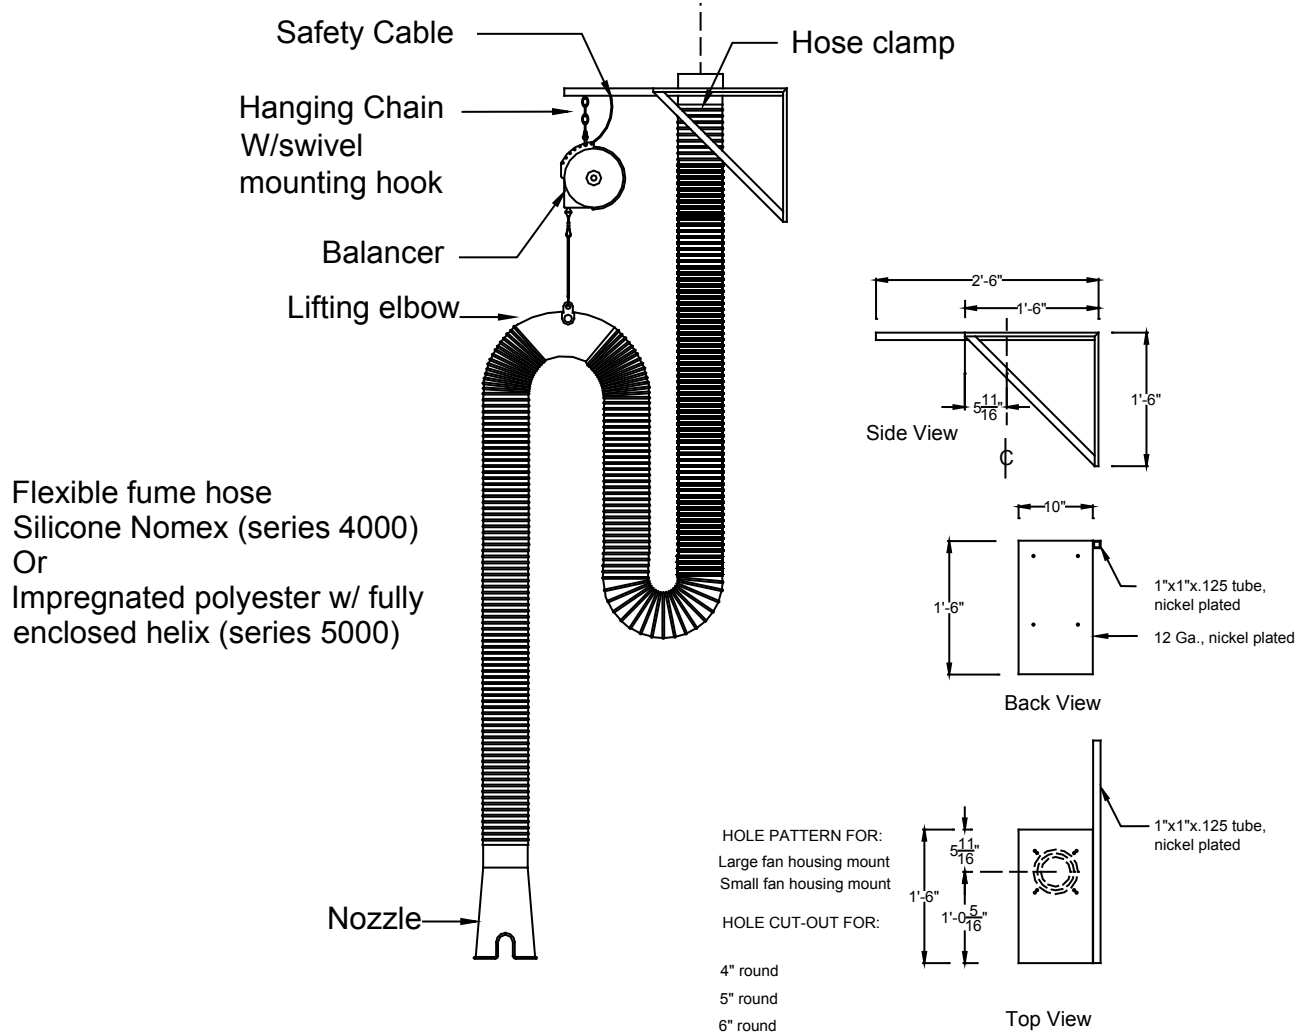

SERIES - 11000-MB

NOTE: 11000-MB System is supplied with a Mounting Bracket (as shown)
4000/5000 Series hose is standard (other hoses available upon request)
Hose is supplied in the following diameters: 4", 5", and 6"
Hose is supplied in the following lengths: 16', 20', and 24'