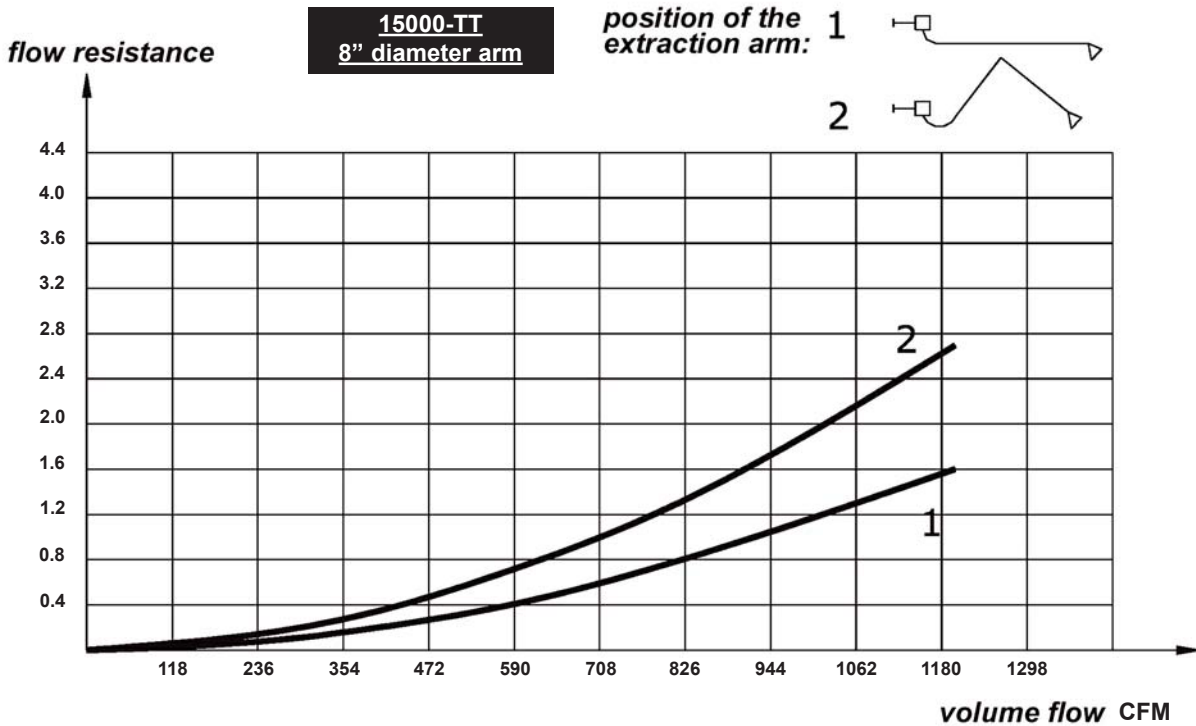

Series: 15000-TT
 Exhausting Arm -
 Tube Type Airflow Performance

Note, 4" and 5" models available - please consult factory