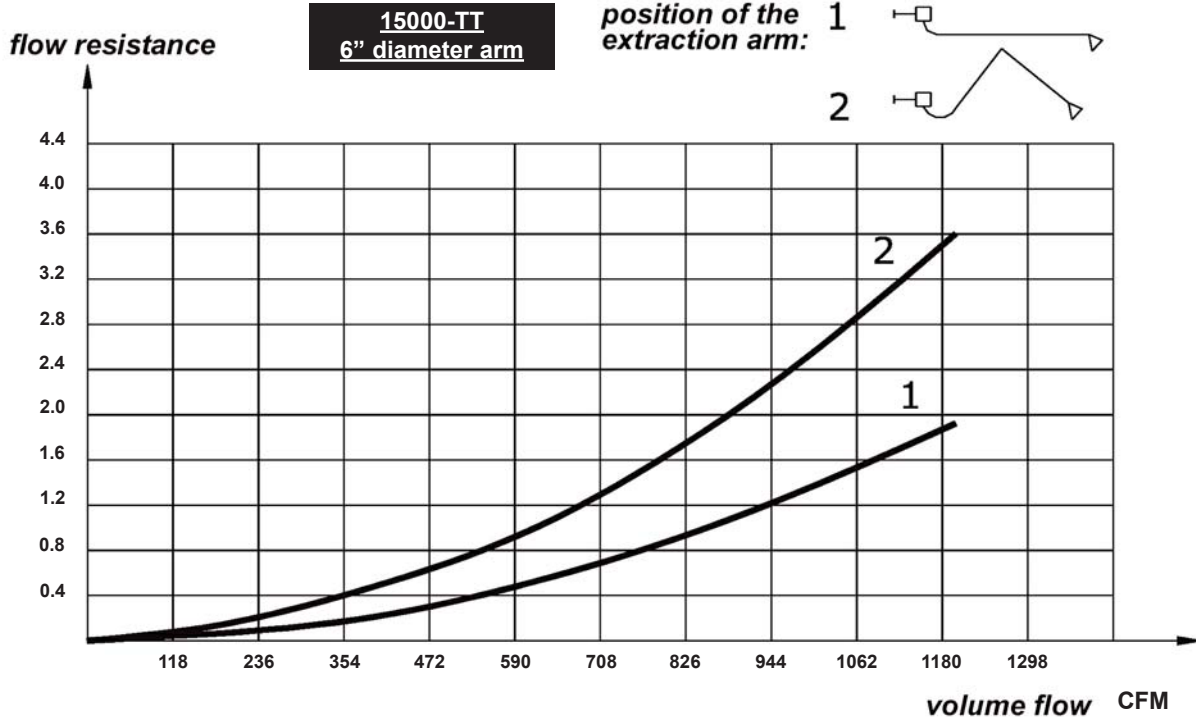

Series: 15000-TT
 Exhausting Arm -
 Tube Type Airflow Performance

Note, 4" and 5" models available - please consult factory