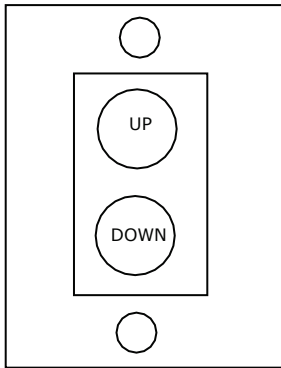

MONOXIVENT 2-BUTTON PENDULUM

MONOXIVENT 2-BUTTON WALL/COLUMN MOUNT

2-Button Pendulum for “up/down” control of motorized hose reel.

Monoxivent will supply the buttons/switch, box cover, 20’ power cord (hanging pendulum only), strain relief fittings (hanging pendulum only), and junction box on hose reel (hanging pendulum only).