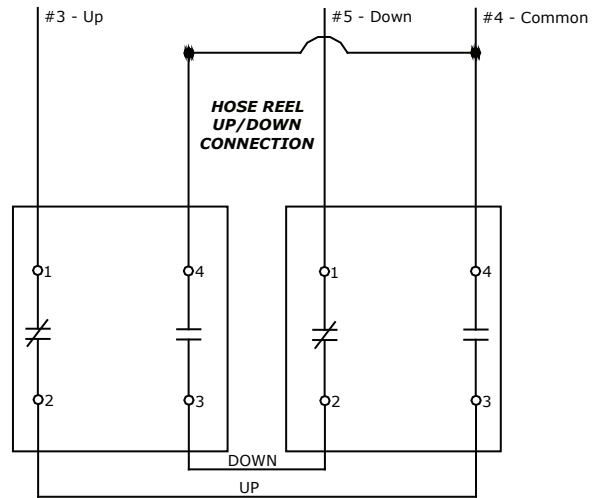

MONOXIVENT 2-BUTTON PENDULUM

MONOXIVENT 2-BUTTON WALL/COLUMN MOUNT

2-Button Pendulum for “up/down” control of motorized hose reel.

Monoxivent will supply the buttons/switch, box cover, 20’ power cord (hanging pendulum only), strain relief fittings (hanging pendulum only), and junction box on hose reel (hanging pendulum only).