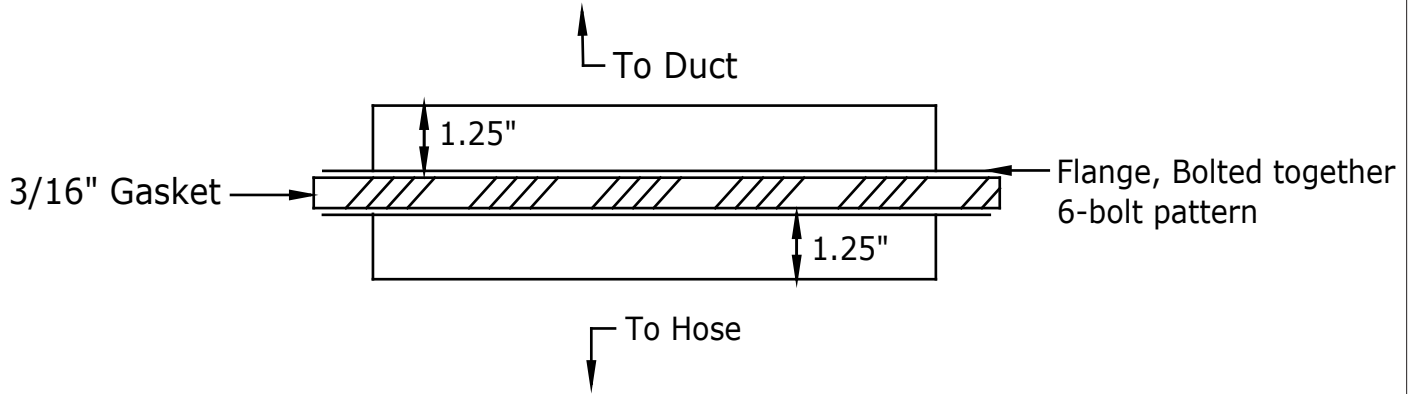

**SIDE VIEW, CF  
SERIES**

Straight duct connection flange: 4", 5", 6", 7", 8" 10"