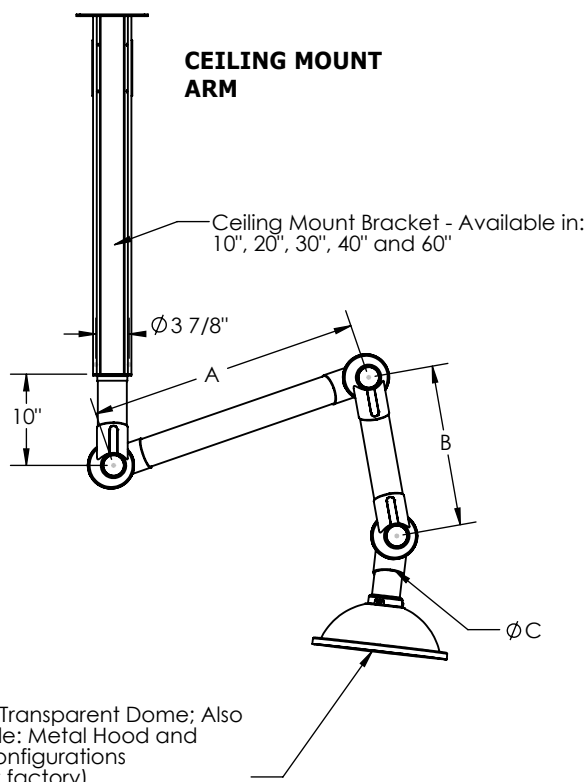

**MONOXIVENT  
MNX Mini/Lab Arm, Ceiling Mounting**

Note: Ceiling Brackets available, see page WSC-27

Model #	A	B	C	Max. Radius
MNX-1000-50-C	16"	12"	2"	40"
MNX-1300-50-C	22"	18"	2"	51"
MNX-1500-50-C	30"	18"	2"	60"
MNX-1000-75-C	16"	12"	3"	40"
MNX-1300-75-C	22"	18"	3"	51"
MNX-1500-75-C	30"	18"	3"	60"
MNX-2000-75-C	40"	26"	3"	80"

\* Also available as 2-joint arm, consult factory.